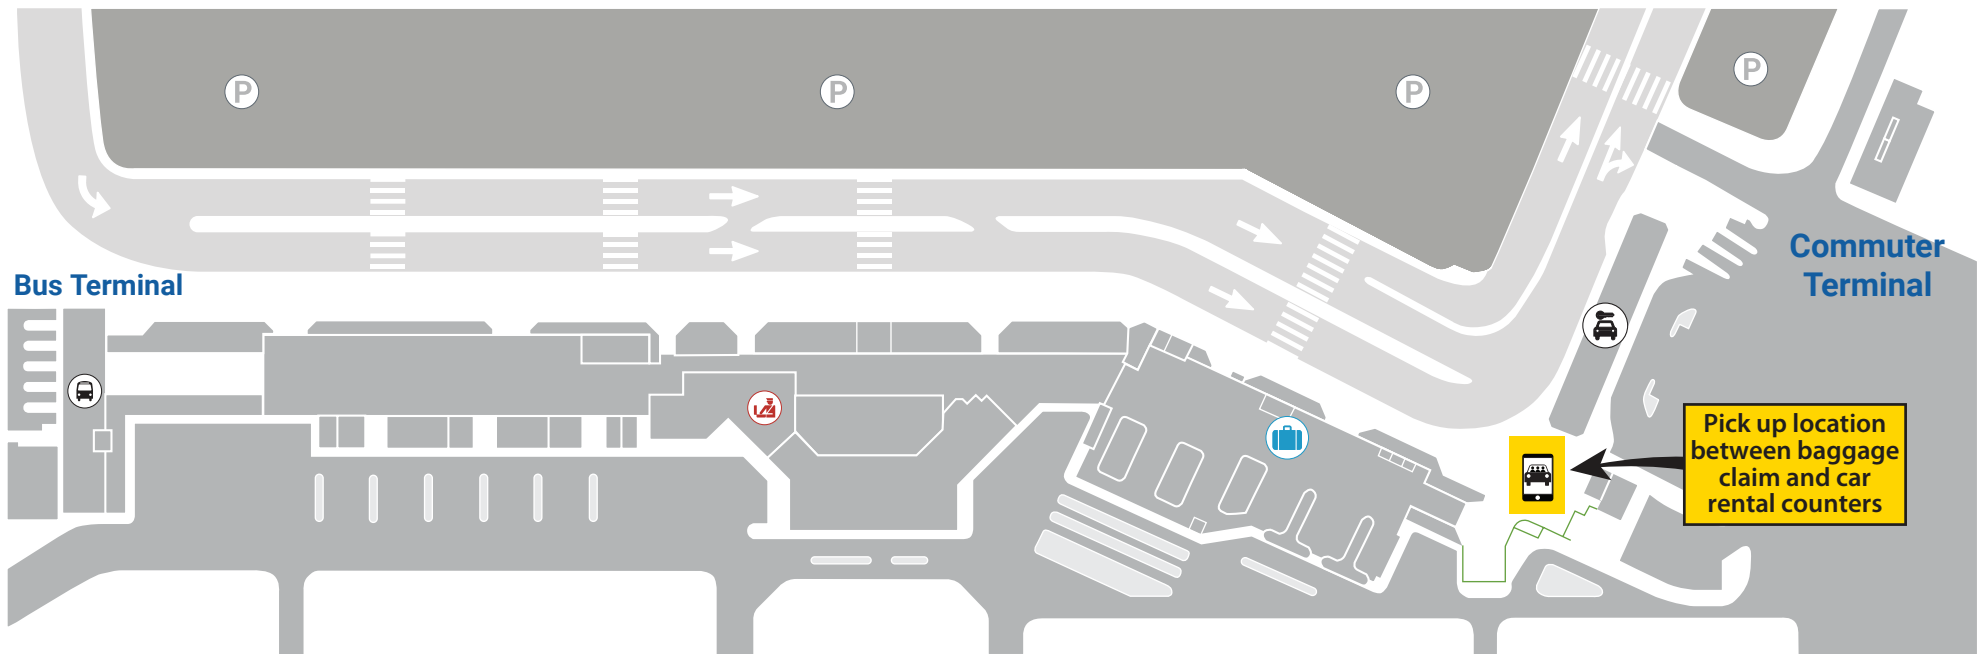

KAHULUI AIRPORT

Transportation Network Company (TNC) pick up zones

FLOOR 1

Public Parking

LEGEND

TNC pick up zone - Floor #1